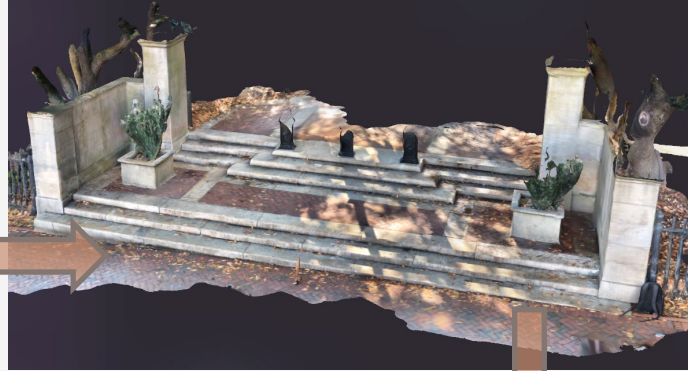

A large outdoor sign for 'ROBLUGA BETA PRESENTATION' is set in a landscaped area. The sign features the word 'ROBLUGA' in large, red, 3D block letters with white outlines, and 'BETA PRESENTATION' in smaller, white, 3D block letters below it. The sign is positioned in front of a dense, green hedge. In the foreground, there is a field of green grass with several large, light-colored rocks scattered across it. The background is filled with tall, green trees under a clear blue sky with a few wispy clouds.

# MISSION

RoblUGA serves the University of Georgia as an online virtual recruitment tool. This digital twin of the celebrated North Campus brings the UGA experience closer to home on a top Metaverse gaming platform. The virtual campus accommodates university tours, meeting new friends, and purchasing college swag, attracting potential incoming UGA students near and far.

# HOW? Construction of Campus

1. Existing Resources

2. Lidar Scans

4. 3D Model

3. Lidar Scan Conversion

An aerial photograph of a large, well-maintained green lawn. The lawn is surrounded by numerous trees of various sizes and species. In the background, several buildings with light-colored roofs are visible. The overall scene is bright and sunny, with shadows cast by the trees onto the grass.