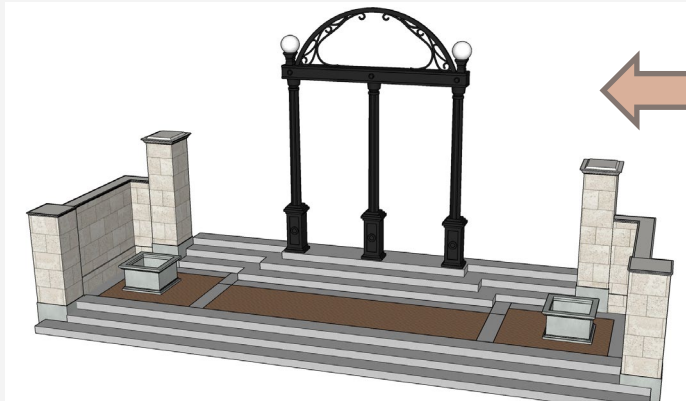

# MISSION

RoblUGA serves the University of Georgia as an online virtual recruitment tool. This digital twin of the celebrated North Campus brings the UGA experience closer to home on a top Metaverse gaming platform. The virtual campus accommodates university tours, meeting new friends, and purchasing college swag, attracting potential incoming UGA students near and far.

# HOW? Construction of Campus

1. Existing Resources

2. Lidar Scans

4. 3D Model

3. Lidar Scan Conversion

An aerial photograph of a large, well-maintained green lawn. The lawn is surrounded by numerous trees of various sizes and species. In the background, several buildings with light-colored roofs are visible. The overall scene is bright and sunny, with shadows cast by the trees onto the grass.